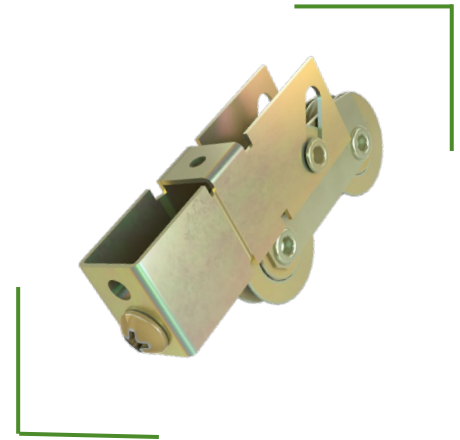

### Rollers

With the broadest line of patio door roller solutions in the industry, our precision grade bearings are of the best quality in the industry and are a perfect solution for today's heavy panels.

### PRODUCT HIGHLIGHTS

- Housing material = mild steel, stainless steel
- Bearing materials = mild steel, stainless steel, nylon bearing performance
- Standard & precision bearing diameters - 1.000", 1.120", 1.250", 1.143" & 1.500"
- Adjustment = 0.420"